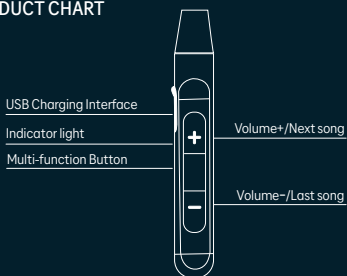

Play	Click on the multifunction Button
Pause	Click on the multifunction Button
Previous song	Long press the volume button – about 2 seconds
Next song	Long press the volume button + about 2 seconds
Voice shift	Double click multifunction Button in the disconnected Bluetooth mode, factory default is English mode.

To Pair:

- Long press the multifunction button for 3 seconds, the indicator light flashes blue and is accompanied by a "power on" sound and keep pressing multifunction button at which time the indicator light flashes red and blue and the headset enters pairing mode is accompanied by a "pairing mode" sound.
- Open the Bluetooth on the phone, search the Bluetooth pairing name: GOKIXX 900, click the pairing name headset to automatically complete the pairing connection, accompanied by a prompt sound.

To Reconnect:

- When the Bluetooth is paired with the mobile phone the headset will automatically connect back to the mobile phone as long as the Bluetooth is turned on (no need to enter the pairing mode)

PRODUCT CHART

Function Definition	Operation Notice
Power on	Press and hold the multifunction button for about 3 seconds until the blue light flashes
Power off	Press and hold the multifunction button for about 5 seconds until the red light flashes
Answer call	Click on the multifunction Button
End call	Click on the multifunction Button
Reject the call	Long press multi-function button for 2 seconds
Volume +	Short press +
Volume -	Short press -