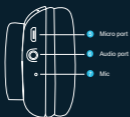

## PRODUCT OVERVIEW

- 1 Function key
- 2 Volume + key
- 3 Volume - key
- 4 LED Light
- 5 Micro port
- 6 Audio port
- 7 Mic