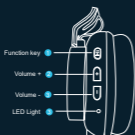

## PRODUCT OVERVIEW

- 1 Function key
- 2 Volume + key
- 3 Volume - key
- 4 LED Light
- 5 Micro port
- 6 Audio port
- 7 Mic