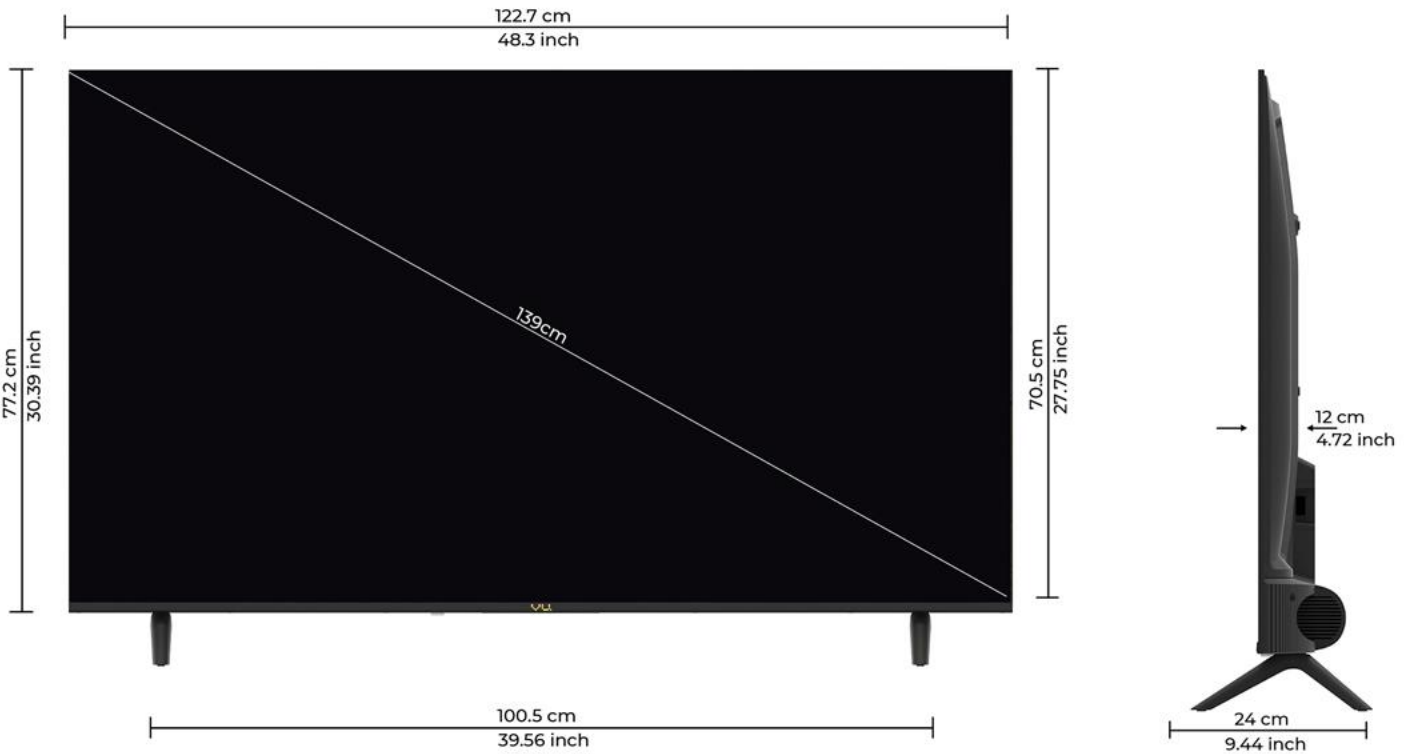

NEW 4K 55

VU CALIFORNIA CINEMA

The Complete Entertainer

Weight Including base : 10.2Kg
Weight Without base : 10.1Kg

Vu CINEMA TV

4K UHD Smart TV

43CINEMA (108cm) | 55CINEMA (139cm)

OTHER FEATURES

Vu Cinema TV

Specifications

Display

Screen Size cm/inch	(43) 108cm (55) 139cm
Model Number	(43) 43CINEMA (55) 55CINEMA
Resolution & Backlight Source	3840 x 2160, DLED
Panel Type	IPS
Brightness	400 Nits
High Dynamic Range	HDR10, HLG
Dynamic Contrast	YES
Color	10-Bit
Noise Reduction	Digital & MPEG Noise Reduction
Game Mode	YES
Picture Mode	Vivid, APS Mode, Cinema, Cricket, Game, Standard

Dimensions

Dimensions with stand (WxHxD) in mm	(43) 965 x 607 x 223 (55) 1227 x 772 x 240
Dimensions without stand (WxHxD) in mm	(43) 965 x 560 x 105 (55) 1227 x 705 x 120
Net weight in Kg. (with stand)	(43) 6.8 Kg (55) 10.2 Kg
Net weight in Kg. (without stand)	(43) 6.7 Kg (55) 10.1 Kg