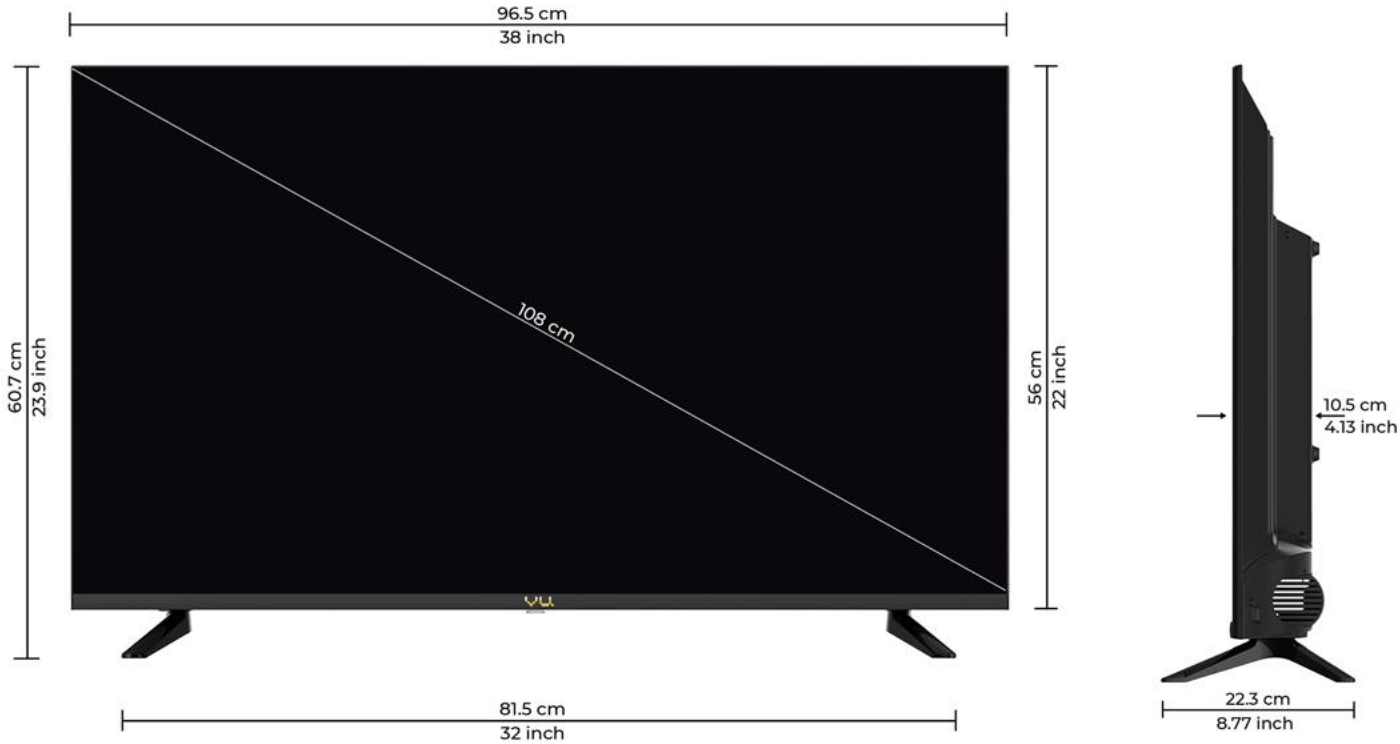

Weight Including base : 6.8Kg
Weight Without base : 6.7Kg

Vu Cinema TV 2024 55" - ₹55,000 (MRP)

GAME MODE WITH ALLM

BEZEL LESS DESIGN

IPS PANEL

4K REAL 4K CINEMA

400 NITS BRIGHTNESS

CINEMA MODE

Vu Cinema TV

Specifications

Display

Screen Size cm/inch	(43) 108cm (55) 139cm
Model Number	(43) 43CINEMA (55) 55CINEMA
Resolution & Backlight Source	3840 x 2160, DLED
Panel Type	IPS
Brightness	400 Nits
High Dynamic Range	HDR10, HLG
Dynamic Contrast	YES
Color	10-Bit
Noise Reduction	Digital & MPEG Noise Reduction
Game Mode	YES
Picture Mode	Vivid, APS Mode, Cinema, Cricket, Game, Standard

Dimensions

Dimensions with stand (WxHxD) in mm	(43) 965 x 607 x 223 (55) 1227 x 772 x 240
Dimensions without stand (WxHxD) in mm	(43) 965 x 560 x 105 (55) 1227 x 705 x 120
Net weight in Kg. (with stand)	(43) 6.8 Kg (55) 10.2 Kg
Net weight in Kg. (without stand)	(43) 6.7 Kg (55) 10.1 Kg