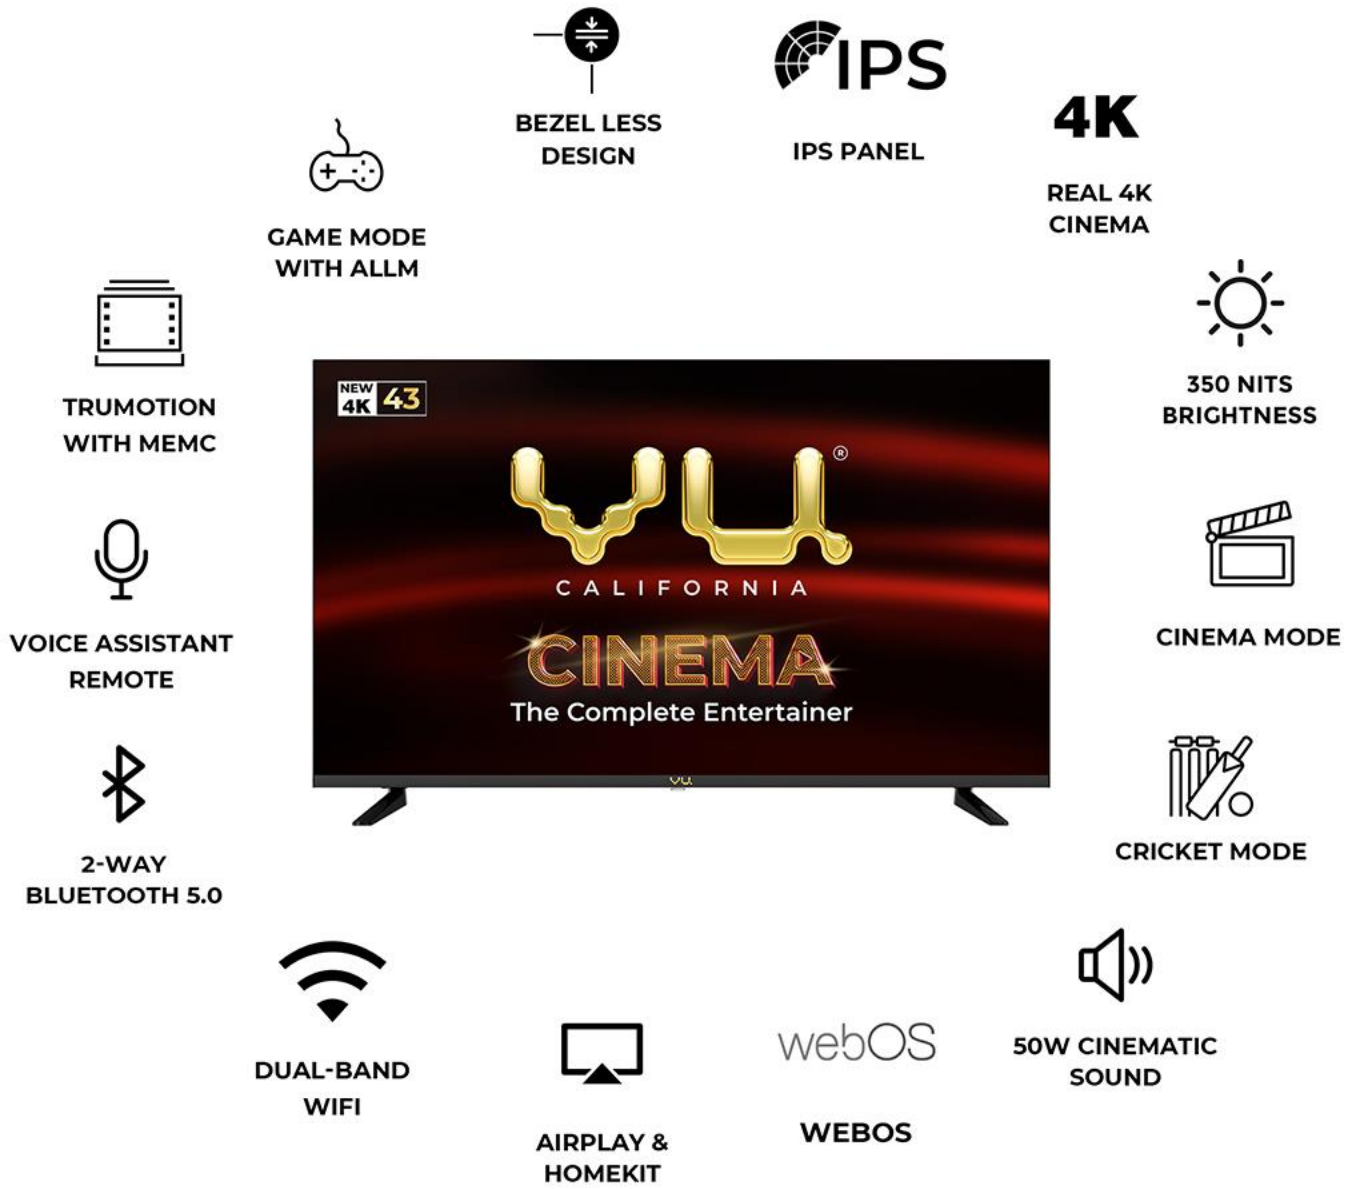

Every movie in the world at your fingertips!

Explore, engage, and enjoy
1000+ Apps with voice search
and OTT Hotkeys.

webOS

1000+ APPS
- LG WEBOS

Voice Command
with OTT Hotkeys

Vu Cinema TV 2024 43" - ₹35,000 (MRP)